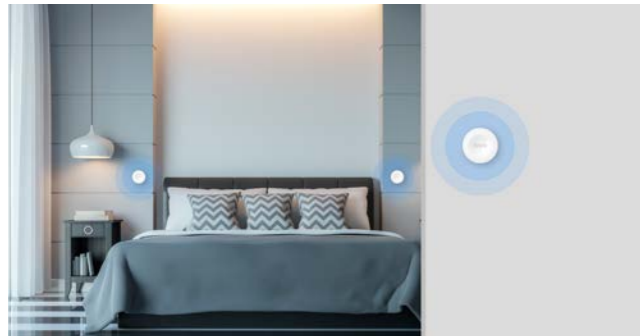

Control It Your Way

Smart Button

Tapo S200D & S200B

Control From Multiple Locations

Tapo smart button enables to control multiple lights, electronics, and small Appliances. It's possible to control your smart Appliances from two or more locations.