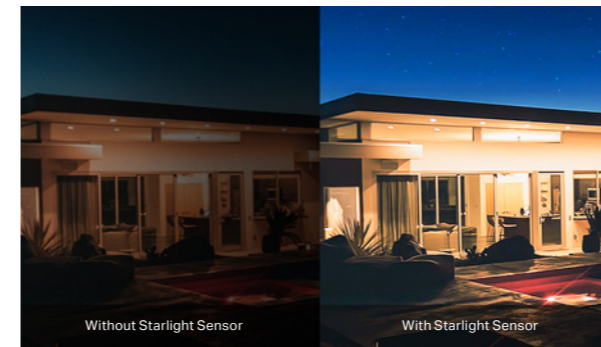

4MP + Starlight Sensor

Captures high-quality images with vivid colors even in low-light conditions.