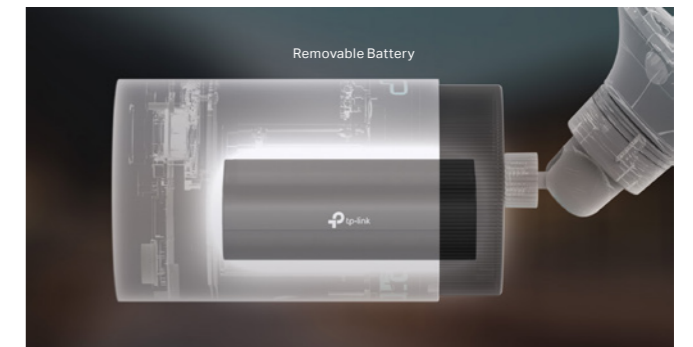

Smart. Secure. Easy.

Install Anywhere with Long Battery Life

Smart Wire-Free Camera

Tapo C420S2

- 4MP+Starlight Sensor
- Wire-Free
- Full-Color Night Vision
- Long-Lasting Battery Life
- IoT Hub Included
- Water & Dust Resistant - IP65
- Smart Detection and Notification

2K 4MP 140° Coverage

Presents high-quality and wide-angle images with vivid colors even at night.

Smart Detection and Notifications

Smart AI identifies people, pets, and cars, and notifies users as needed.

4MP + Starlight Sensor

Captures high-quality images with vivid colors even in low-light conditions.

Wire-Free

Removable batteries give you flexibility in placement and deployment.

High Lumen, Adjustable Lighting