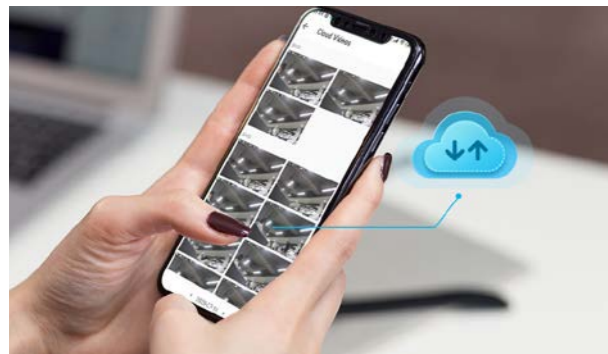

Smart. Secure. Easy.

Panoramic Recording & Privacy Protection

Pan/Tilt AI Home Security Wi-Fi Camera

Tapo C220

- Complete Privacy
- 2K 4MP Live View
- Starlight Vision
- Night Vision
- Panoramic View
- Two-Way Audio
- Sound and Light Alarm
- Smart Detection and Notification

▶ 30-Day Cloud Video History

With Tapo Care plan, all of your events are recorded and you can easily review them—anytime, anywhere—via Tapo App.

▶ Video Summary

Capture the tiniest moments from the day and view them as a compilation of cute and comforting.