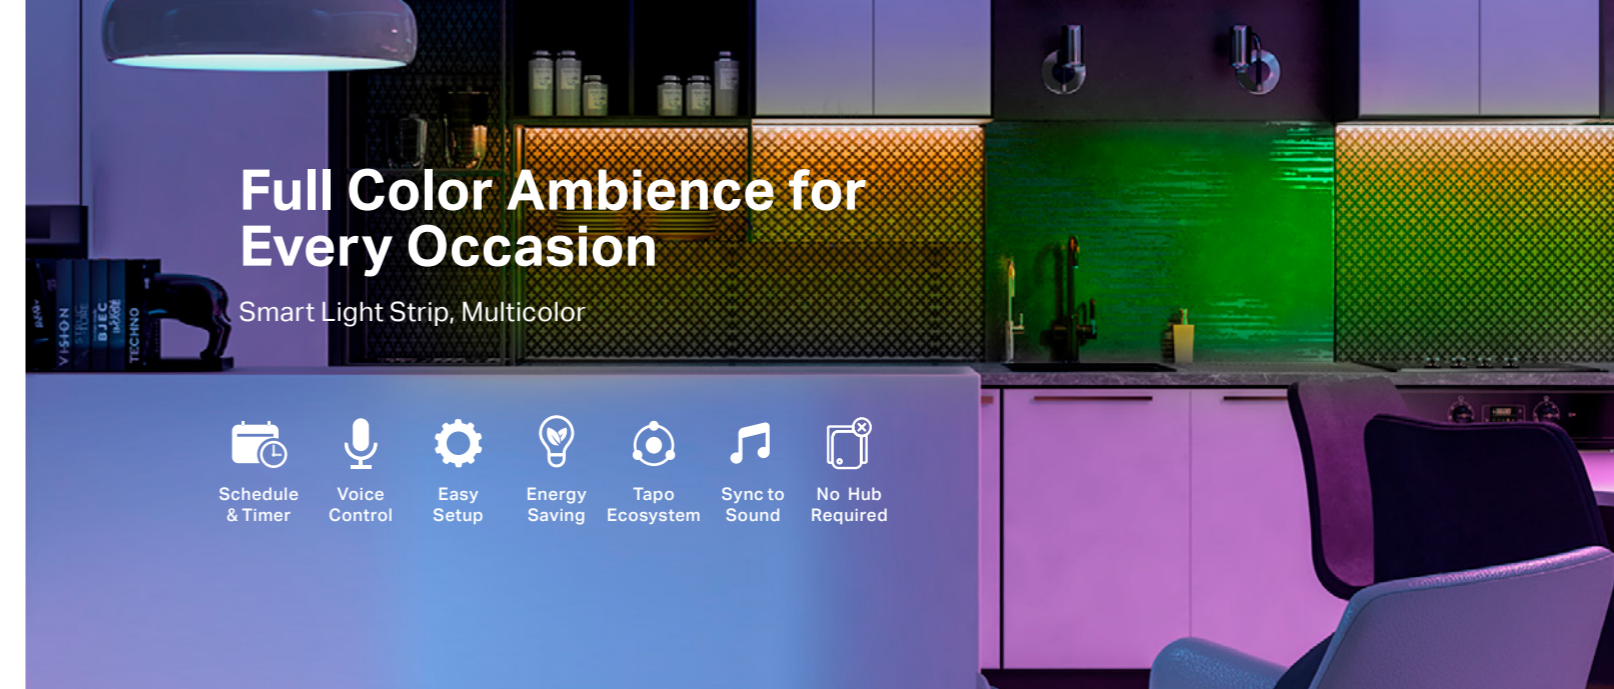

WHICH TAPO SMART LIGHT BULB IS RIGHT FOR YOU ?

Appearance					
Model	Tapo L510E	Tapo L510B	Tapo L520E	Tapo L530B	Tapo L530E
Lamp Holder	E26 / E27	B22	E27	B22	E26 / E27
Brightness	800 lm (US/JP) | 806 lm (EU/KR) | 860 lm (TW)				
CRI	Ra > 80 (EU/JP/KR/TW) Ra > 90 (US)				
Voltage	100 V (JP) | 220-240 V (EU/KR) | 120 V (US/TW)				
Max Operation Power	8.1 W (TW) | 8.7 W (KR) | 8.8 W (US) | 9 W (EU/JP)				
Color Temperature	2,700 K (Soft White)		4,000 K (Daylight)		2,500-6,500 K
Colors	White			16 Millions of Colors	
Beam Angle	220°				
Software Support (Tapo App)	Dimmable				
	Voice Control (Google Assistant and Amazon Alexa)				
	Remote Control				
	Schedule and Timer				
	Easy Setup				
	Away Mode				
	Energy Monitoring				
Hub Requirements	NO				

- Schedule & Timer
- Voice Control
- Easy Setup
- Energy Saving
- Tapo Ecosystem
- Sync to Sound
- No Hub Required

Smart Light Strip

Tapo L900-5
Smart Wi-Fi Light Strip, Multicolor

Multicolor
Easily design scenarios for your daily routine or activities by customizing brightness, light temperature, and colors—with 16 million colors to choose from.

Cuttable and Easy to Install
The 5-meter LED light strip can be easily cut to adjust the length. Fit it for the perfect environment, stick it with the 3M adhesive and place it in the exact spot you desire.

Tapo L920-5
Smart Wi-Fi Light Strip, Multicolor

Zonal Color Zone
Seamlessly blend lighting colors at the same time in a single light strip. The colors flow naturally to create a perfect lighting atmosphere for festivals and parties.

Durable PU Coating
PU coating to cover the whole light strip, avoiding surface scratching.

Tapo L930-5
Smart Wi-Fi Light Strip, Multicolor

Zonal Color Zone
Seamlessly blend lighting colors at the same time in a single light strip. The colors flow naturally to create a perfect lighting atmosphere for festivals and parties.

Durable PU Coating
PU coating to cover the whole light strip, avoiding surface scratching.

Additional White Lamp Beads
Brighter.

- **Adjust with Ease** - Manage the lighting at your fingertips to create the perfect atmosphere in your home.
- **Set Your Times** - Create a regular schedule to turn on/off with light effect you set.
- **Sunrise and Sunset Modes** - Automatically activate your light according to your time zone.
- **No Hub Required** - Connect directly to your home's secure Wi-Fi network. No need for a hub or extra equipment.
- **Free up Your Hands with Voice Control** - Works with Google Assistant and Amazon Alexa.
- **Remote Control from Anywhere** - Instantly turn connected devices on/off wherever you are via Tapo App.
- **A Deterrent for Your Home** - Turn on Away Mode to simulate someone being at home.
- **Measure Your Energy Consumption** - Keep an eye on your energy usage with energy monitoring.