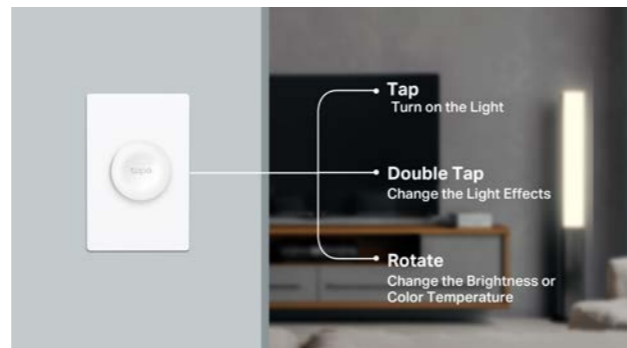

Control It Your Way

Smart Button

Tapo S200D & S200B

Control From Multiple Locations

Tapo smart button enables to control multiple lights, electronics, and small Appliances. It's possible to control your smart Appliances from two or more locations.

One-Click Alarm

Helps keep your vulnerable loved ones safe with a button for them to press the button to notify you if anything unfortunate happens. Install Tapo smart button near the shower, tub, or toilet for the safety of elderly family members.

Collective Control

Set up Tapo App to coordinate with other Tapo small devices, such as lights and plugs. Press the button (once, twice, or rotate) for your customized functions.

3 Buttons in 1

You can program tap, double tap, and rotate options to trigger four different actions with a single button. Enjoy more flexibility with a single programmable button and Tapo Ecosystem.