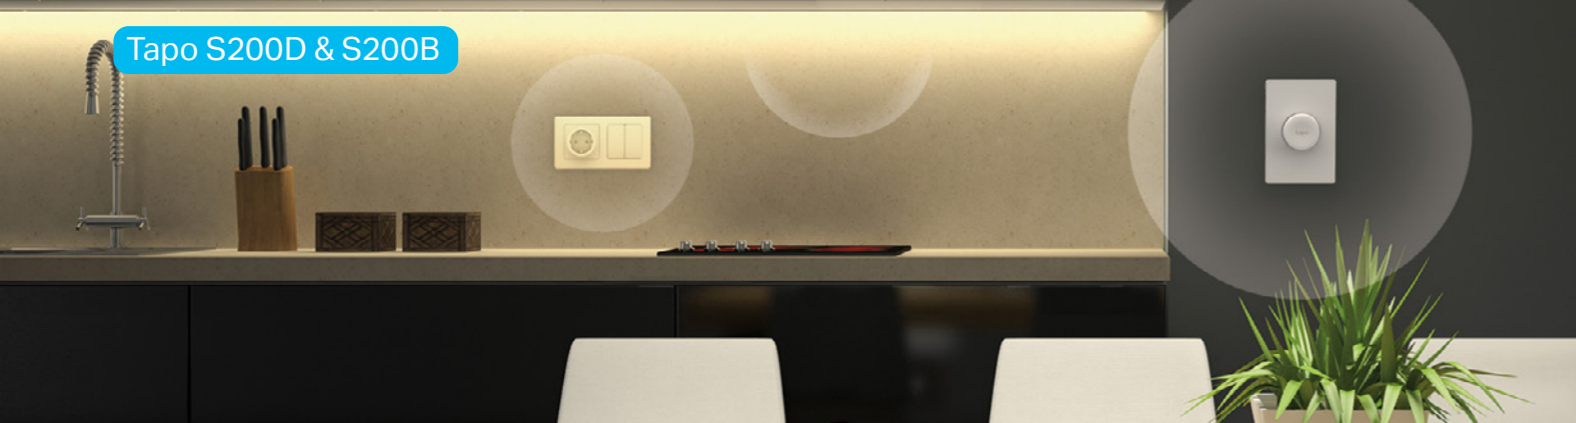

Control It Your Way

Smart Button

Tapo S200D & S200B

Control From Multiple Locations

Tapo smart button enables to control multiple lights, electronics, and small Appliances. It's possible to control your smart Appliances from two or more locations.