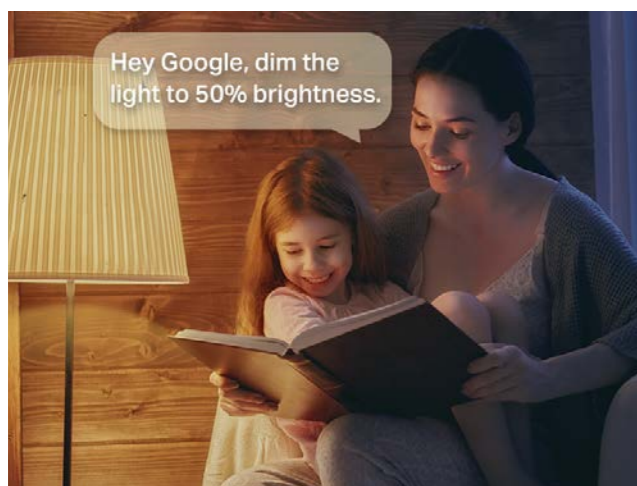

Theater

Fine dining

Party

Gaming

Schedule & Timer

Create regular schedules and countdown plans to turn on/off at the brightness you've set. Sunrise and sunset modes allow the light to activate automatically according to your time zone.

Voice Control

Works with Amazon Alexa and Google Assistant to free up your hands. Just say "Alexa, turn on the light" or "Hey Google, dim my bedroom lights."

Remote Control

With L5350E and Tapo App, you just need one tap on your smart phone, then everything is on. No matter how late you arrive home, Tapo is always there. Welcome home!