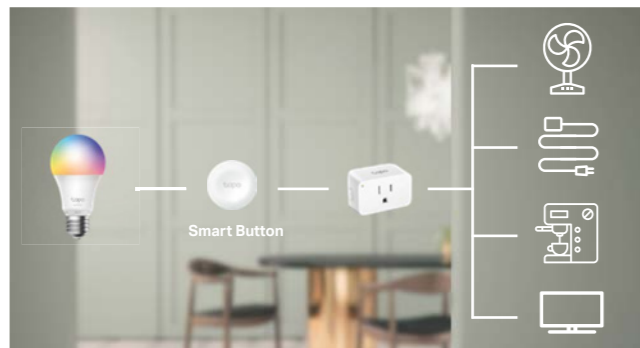

Collective Control

Set up Tapo App to coordinate with other Tapo small devices, such as lights and plugs. Press the button (once, twice, or rotate) for your customized functions.