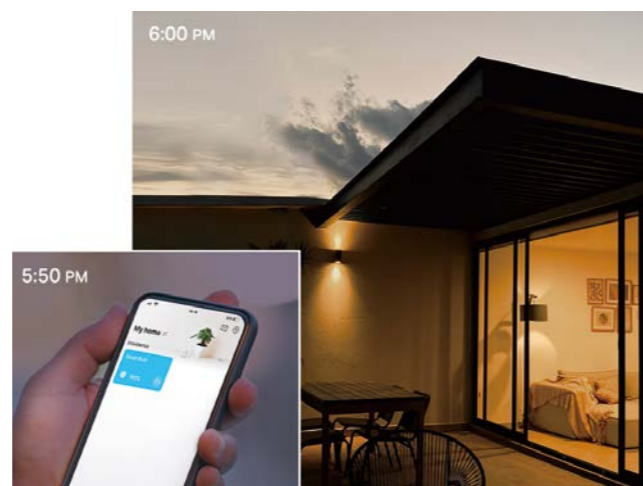

Smart. Secure. Easy.

Unlimited Lighting Control

Smart Wi-Fi Light Bulb, Multicolor
Tapo L530E

Smart. Secure. Easy.

Unlimited Lighting Control

Smart Wi-Fi Light Bulb, Dimmable
Tapo L510E

Color Your Life

Enjoy immersive lighting that suits your daily routine, or take advantage of the sixteen million colors for your special event.

Theater

Fine dining

Party

Gaming

Schedule & Timer

Create regular schedules and countdown plans to turn on/off at the brightness you've set. Sunrise and sunset modes allow the light to activate automatically according to your time zone.

Voice Control

Works with Amazon Alexa and Google Assistant to free up your hands. Just say "Alexa, turn on the light" or "Hey Google, dim my bedroom lights."

Remote Control

With L5350E and Tapo App, you just need one tap on your smart phone, then everything is on. No matter how late you arrive home, Tapo is always there. Welcome home!