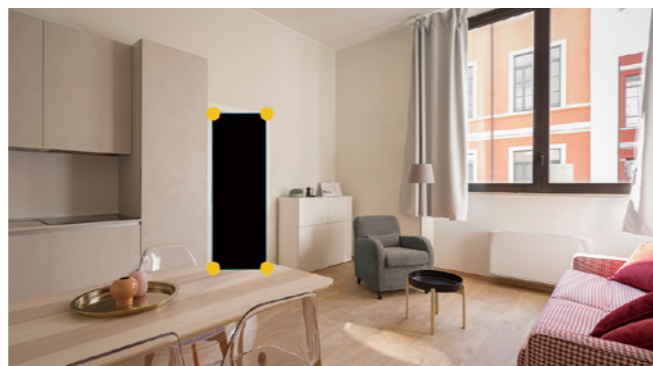

▶ Privacy Zone

Set customizable block zones to keep certain spaces from being recorded so you never need to worry about personal moments being leaked.