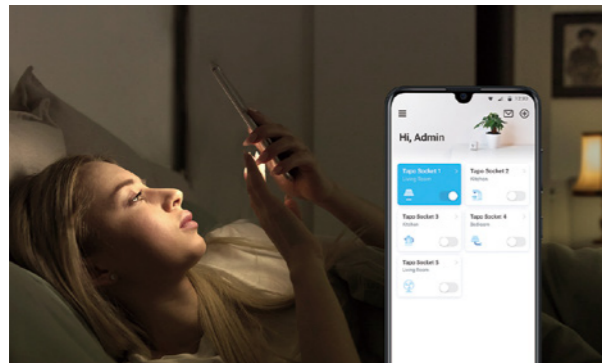

Energy Monitoring

Monitor your connected devices' real-time power consumption and costs via Tapo App from anywhere.

Compact Design

Streamlined design avoids occupying the spaces of adjacent sockets.

Remote Control from Anywhere

Instantly turn connected devices on/off wherever you are via Tapo App.

Flame-Resistant

Made of flame-retardant materials to ensure your home and family are totally safe.

Tapo P110

Mini Smart Wi-Fi Plug,
Energy Monitoring