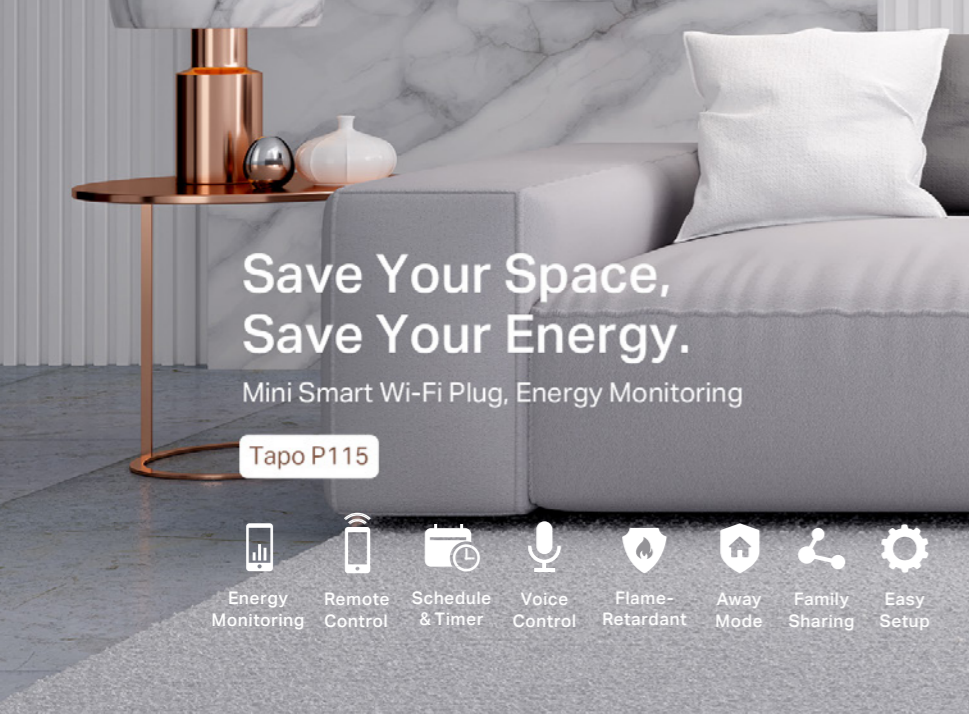

Save Your Space, Save Your Energy.

Mini Smart Wi-Fi Plug, Energy Monitoring

Tapo P115

- Energy Monitoring
- Remote Control
- Schedule & Timer
- Voice Control
- Flame-Retardant
- Away Mode
- Family Sharing
- Easy Setup