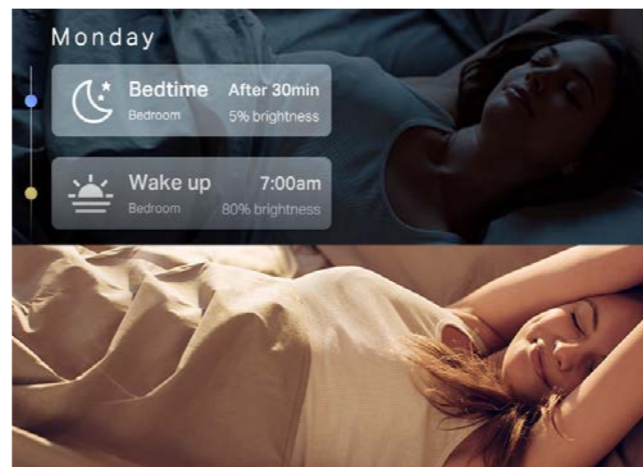

Smart. Secure. Easy.

Unlimited Lighting Control

Smart Wi-Fi Light Bulb, Multicolor
Tapo L530E

Smart. Secure. Easy.

Unlimited Lighting Control

Smart Wi-Fi Light Bulb, Dimmable
Tapo L510E

Color Your Life

Enjoy immersive lighting that suits your daily routine, or take advantage of the sixteen million colors for your special event.

Theater

Fine dining

Party

Gaming

Schedule & Timer

Create regular schedules and countdown plans to turn on/off at the brightness you've set. Sunrise and sunset modes allow the light to activate automatically according to your time zone.

Voice Control

Works with Amazon Alexa and Google Assistant to free up your hands. Just say "Alexa, turn on the light" or "Hey Google, dim my bedroom lights."

Remote Control

With L5350E and Tapo App, you just need one tap on your smart phone, then everything is on. No matter how late you arrive home, Tapo is always there. Welcome home!