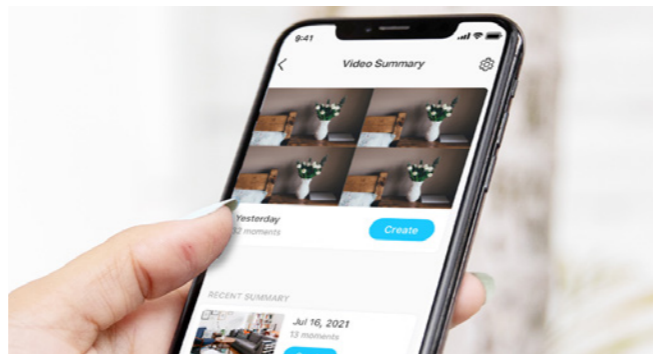

Smart. Secure. Easy.

Panoramic Recording & Privacy Protection

Pan/Tilt AI Home Security Wi-Fi Camera

Tapo C220

- Complete Privacy
- 2K 4MP Live View
- Starlight Vision
- Night Vision
- Panoramic View
- Two-Way Audio
- Sound and Light Alarm
- Smart Detection and Notification

▶ 30-Day Cloud Video History

With Tapo Care plan, all of your events are recorded and you can easily review them—anytime, anywhere—via Tapo App.

▶ Video Summary

Capture the tiniest moments from the day and view them as a compilation of cute and comforting.