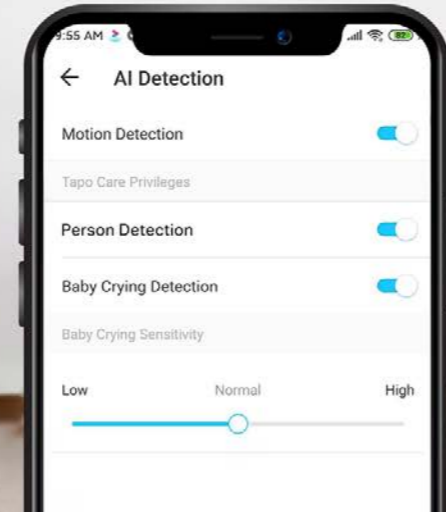

Smart Switch
S200B (Page 15)

Keep the Family Safe & Secure

Scenarios

Trigger the alarm system through the hub and smart lights.
Track the motion of people moving through your property in crystal-clear detail.

Smart Camera
C720 (Page 7)

Smart Doorbell
D230 (Page 8)

Smart Camera
C420 (Page 7)

Smart Hub
H200 (Page 8)

Smart Light Bulb
L510 (Page 18)

Smarter Care for Smarter Living

Comprehensive subscription service for cloud video recording

Smart. Secure. Easy.

Panoramic Recording & Privacy Protection

Pan/Tilt AI Home Security Wi-Fi Camera

Tapo C220

- Complete Privacy
- 2K 4MP Live View
- Starlight Vision
- Night Vision
- Panoramic View
- Two-Way Audio
- Sound and Light Alarm
- Smart Detection and Notification

▶ 30-Day Cloud Video History

With Tapo Care plan, all of your events are recorded and you can easily review them—anytime, anywhere—via Tapo App.

▶ Video Summary

Capture the tiniest moments from the day and view them as a compilation of cute and comforting.